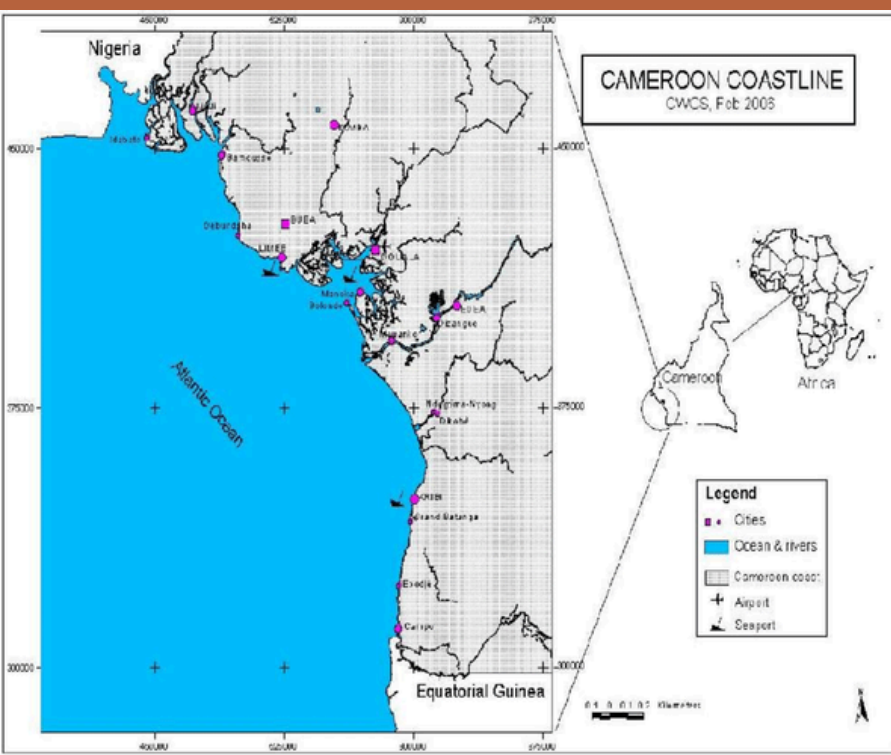

# CAMEROONIAN LANDSCAPE

VOLCANIC HIGHLANDS  
(MOUNT CAMEROON)

HIGHLAND RAINFOREST

AMADWA PLATEAU

NORTHERN PLAINS

COASTAL PLAIN

# LOCATION