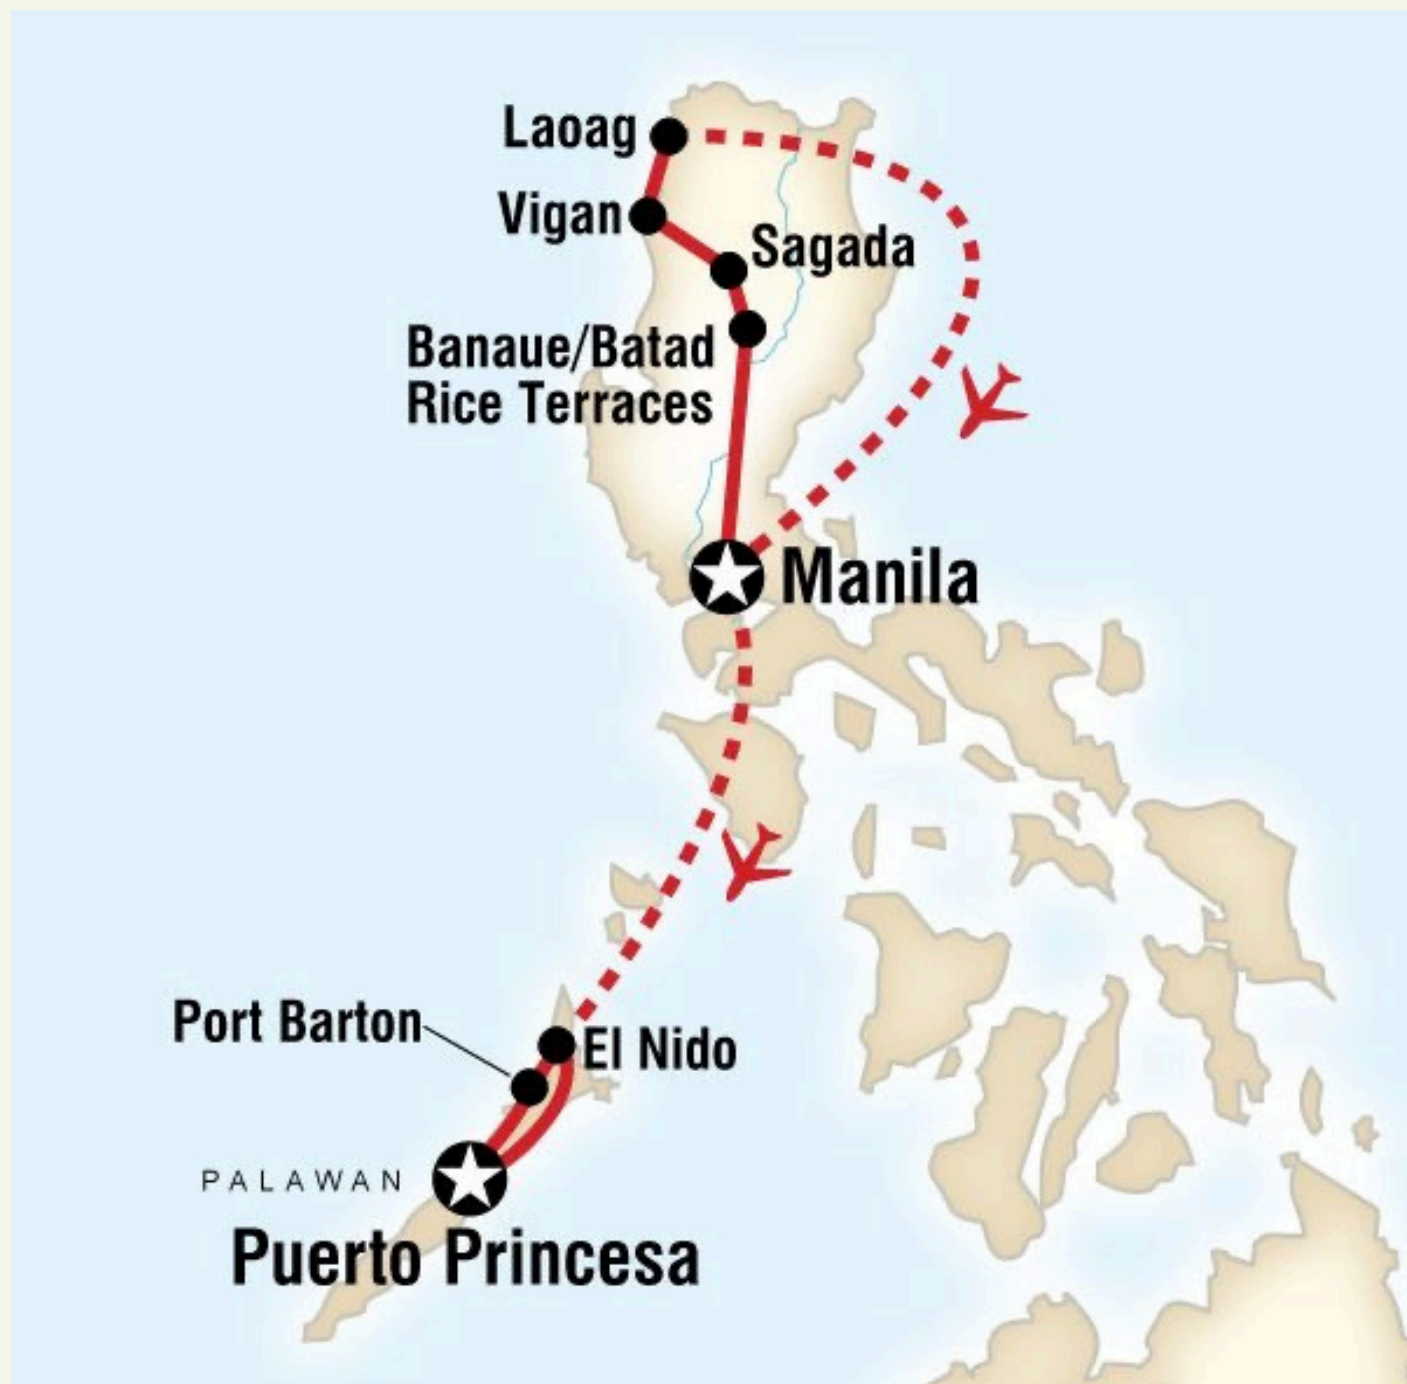

## Villa de Hernandez

Location: Puerto Princessa, Palawan, Philippines

Type of House: Residential Beach House

Architectural Style: Filipino-Spanish Coastal Architecture

*Project Name:*  
**VILLA DE HERNANDEZ**  
**COASTAL ARCHITECTURE**

# AFGHANISTAN

- LOCATION: SOUTH-CENTRAL ASIA
- CAPITAL: KABUL
- LANDSCAPE: MOUNTAINS, VALLEYS & DESERTS

KABUL IS THE CAPITAL CITY, WHICH IS LOCATED IN A NARROW VALLEY SURROUNDED BY MOUNTAINS AND IT'S AFGHANISTAN'S POLITICAL AND CULTURAL CENTER.