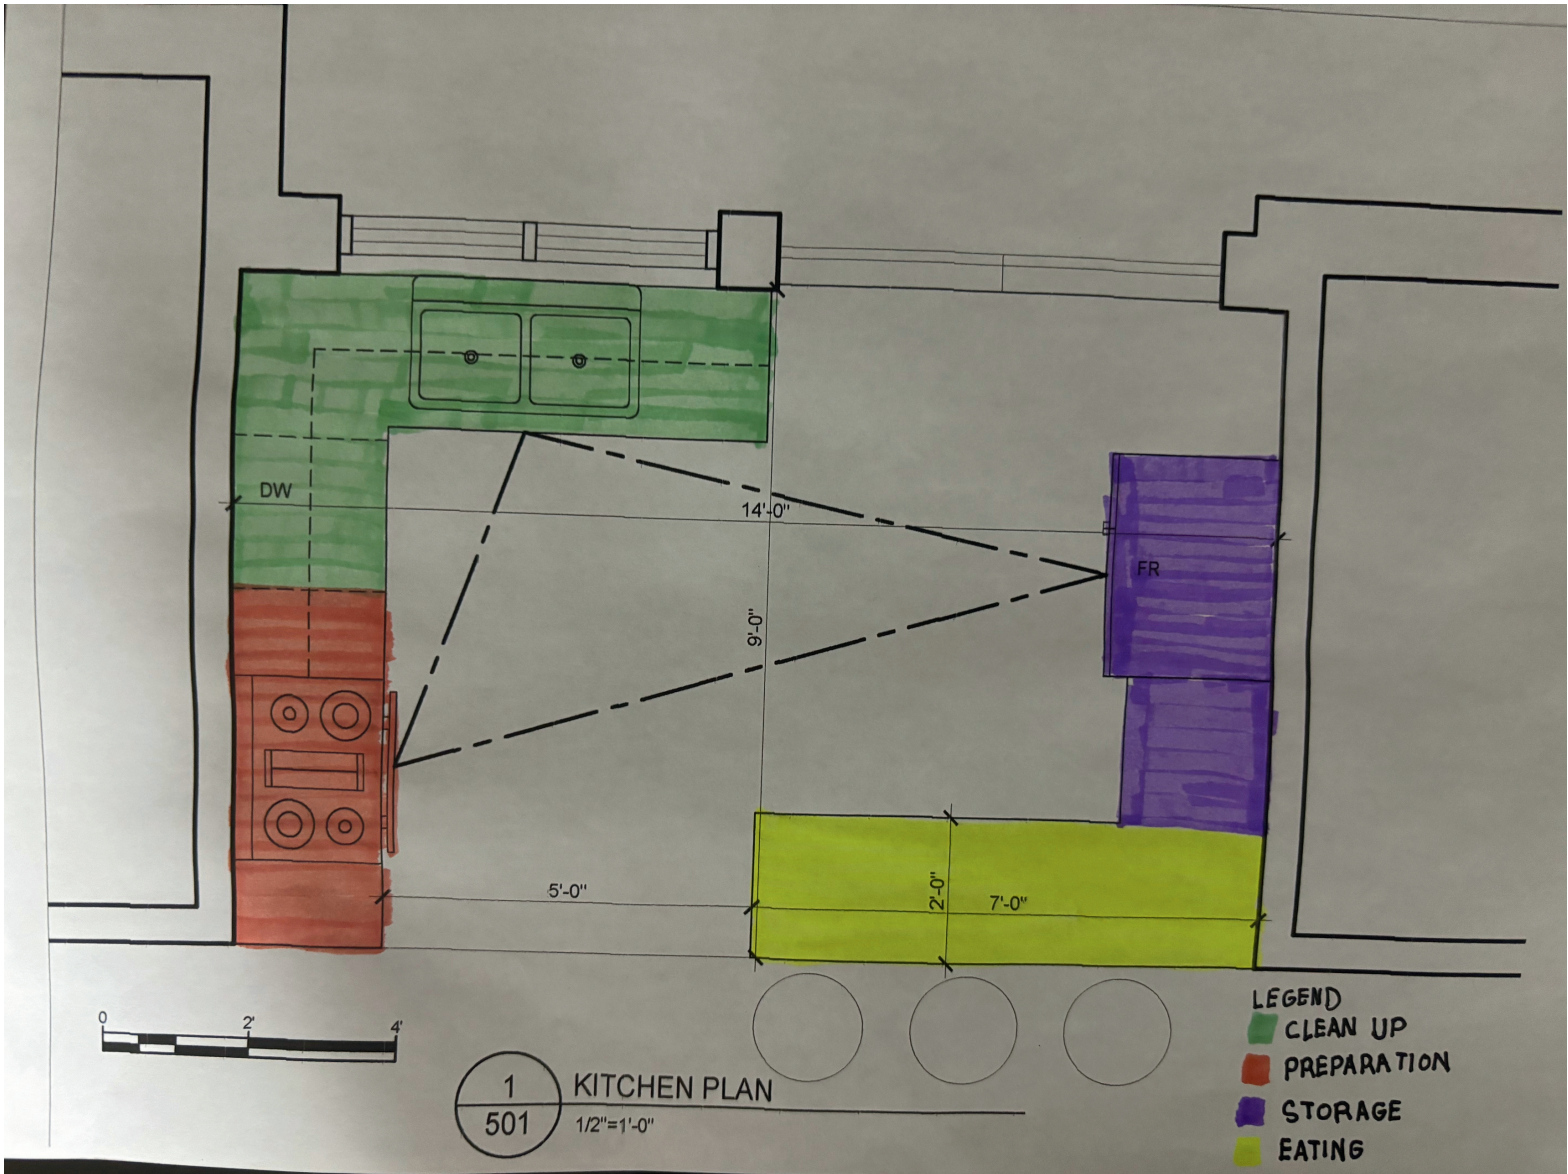

LUMINOUS HOUSE

2024-09-05

JULISSA SAINVIL
JOHANNA SONOKPON

KITCHEN PLAN

FINISHES

**GE 36-INCH PROFESSIONAL 12-INCH BACKSPASH - STAINLESS STEEL
MODEL # UX12B36PSS|STORE SKU # 1001579822**

Dimensions

Assembled Depth (in inches)	16.6
Assembled Height (in inches)	12
Assembled Weight (in lbs)	13
Assembled Width (in inches)	36

Dimensions

Hauteur assemblé (en pouces)	66.75
Hauteur de l'emballage (en pouces)	71.88
Largeur assemblée (en pouces)	29.88
Largeur de l'emballage (en pouces)	30.5
Poids assemblé (en livres)	224.21
Poids de l'emballage (en livres)	231.49
Profondeur assemblé (en pouces)	34.5

**3 IN. X 3 IN. MARBLE COUNTERTOP SAMPLE IN BLANCO CACHOEIRO
MODEL # COS-G0040**

Dimensions

Product Depth (in.)	3 in
Product Length (in.)	3 in
Product Thickness (in.)	0.8 in

- **POLISHED MARBLE IN THE COLOR BLANCO CACHOEIRO**
- **HEAT RESISTANT**
- **IMPACT RESISTANT**
- **PRE-SEALED**
- **SCRATCH RESISTANT**
- **SOLD BY HOME DEPOT**

**HAMPTON BAY PEMBROKE 24-INCH W X 34.5-INCH H X 24.4-INCH D ASSEMBLED KITCHEN
BASE CABINET IN RIVERSIDE SAND
MODEL # EN2435N-RV**

Dimensions

Assembled Depth (in inches)	24
Assembled Height (in inches)	34.49
Assembled Weight (in lbs)	60.18
Assembled Width (in inches)	23.97
Packaged Depth (in inches)	42.71
Packaged Height (in inches)	5.54
Packaged Weight (In lbs)	63.03
Packaged Width (in inches)	26.05